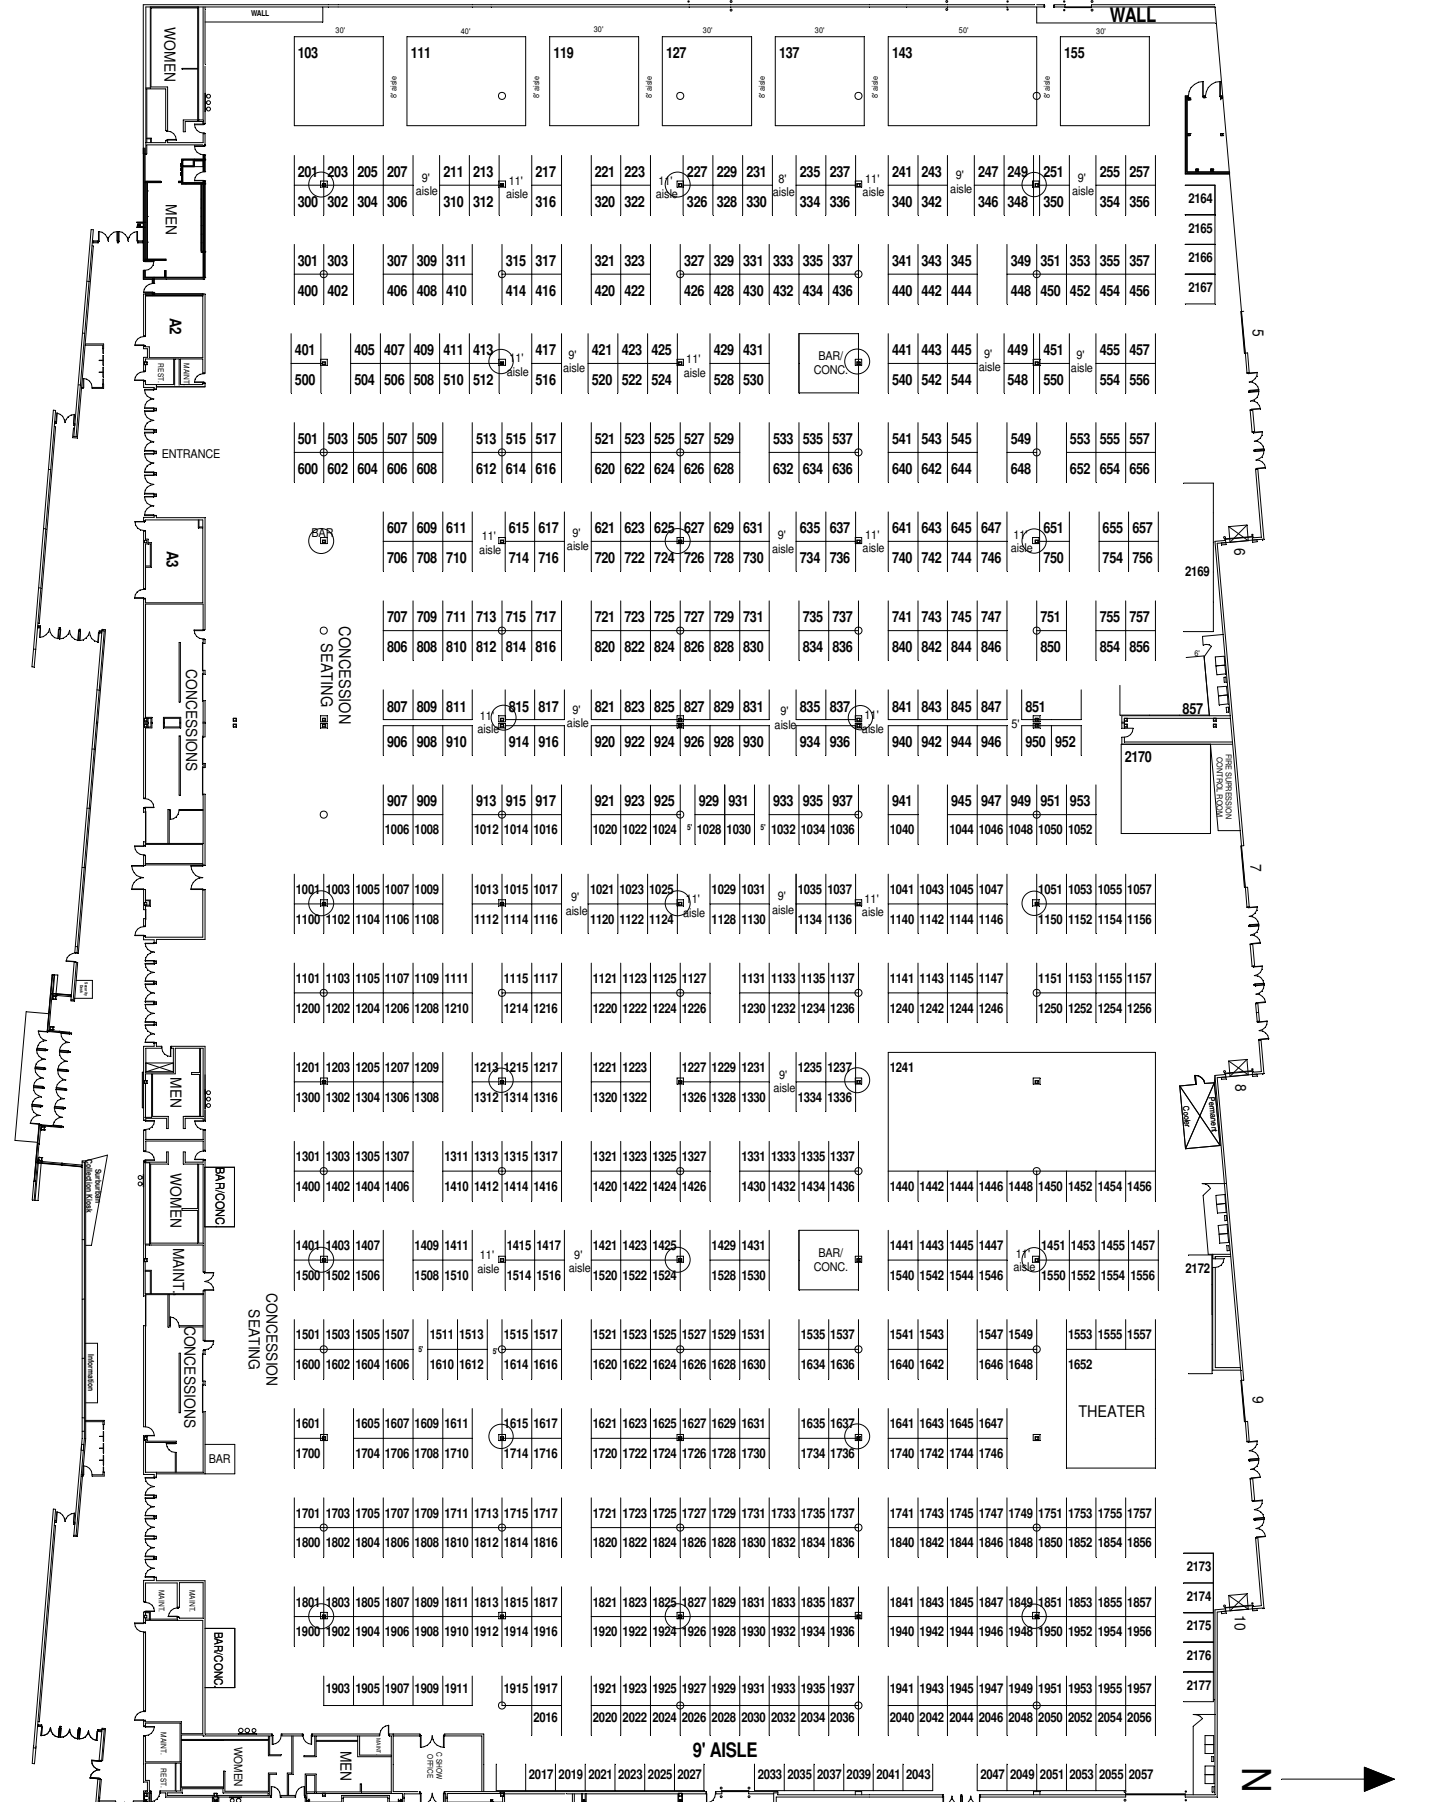

NOVI HOME SHOW - WINTER EDITION

JANUARY 26 - 28, 2018

SUBURBAN COLLECTION SHOWPLACE

- 2'1" PILLAR
- 28" FLOOR POCKET
- PILLAR WEIR EXTINGUISHER

This floorplan has been designed to be used exclusively by Art Craft Display, Inc and their clients. D. GOIN (1/8/18)
1-800-878-0710